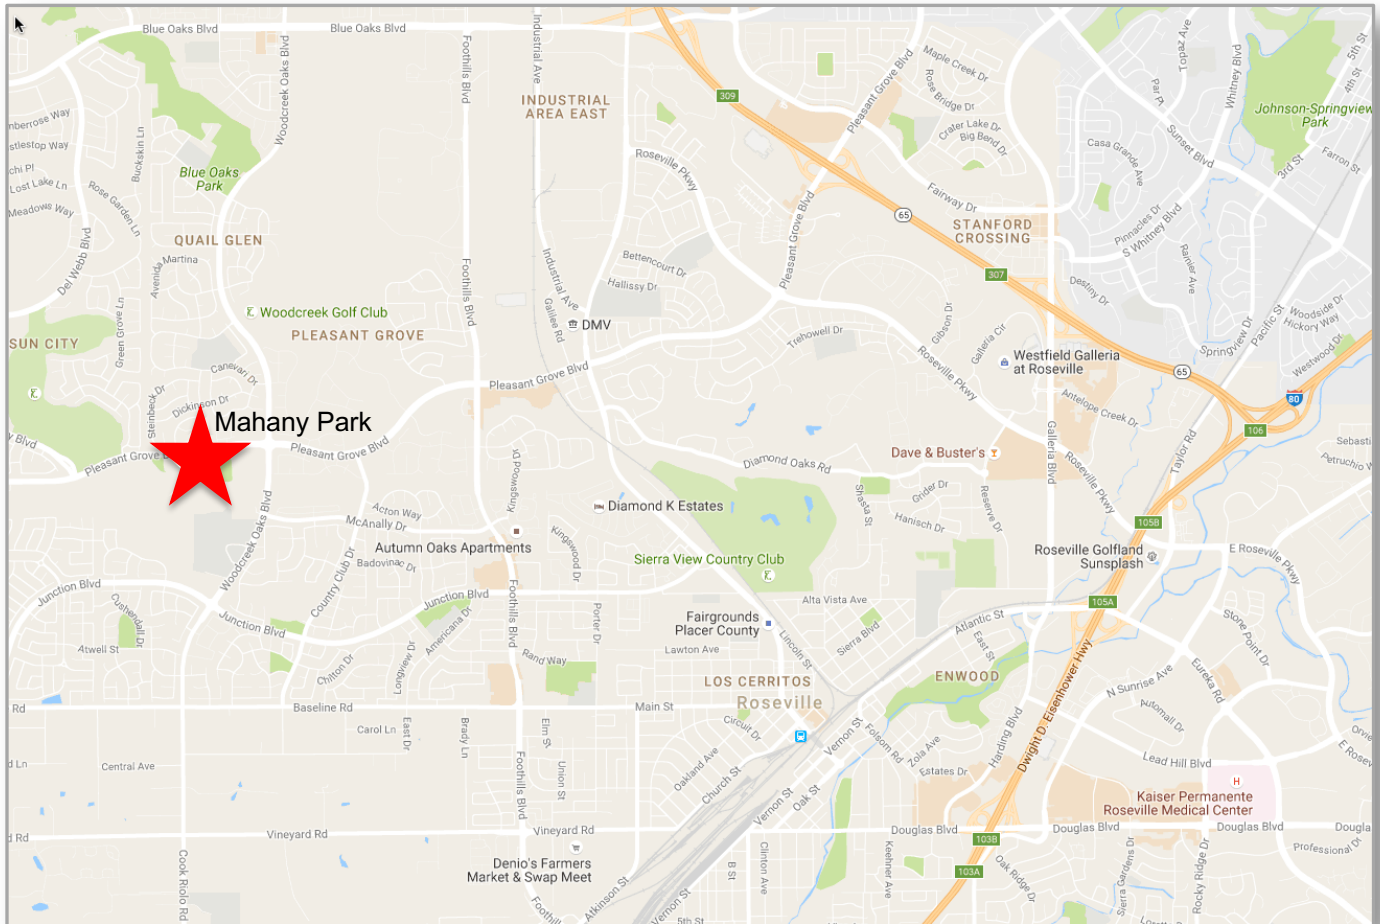

# MAHANY PARK HIGHWAY/STREET MAP

2107 PARK DEVELOPMENT AND OPERATIONS SYMPOSIUM

March 19, 2019

Mahany Park

1545 Pleasant Grove Blvd, Roseville, CA 95747

# DIRECTIONS FROM SACRAMENTO CONVENTION CENTER

## 2107 PARK DEVELOPMENT AND OPERATIONS SYMPOSIUM

March 19, 2019

Mahany Park

1545 Pleasant Grove Blvd, Roseville, CA 95747